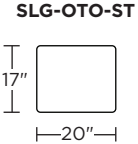

Wall clearance is 12"

Please use actual leather, fabric, Crypton®, Sunbrella® and Ultrasuede® swatches when specifying furniture as the colors shown may vary due to the printing process.

Scale: 1/4 inch = 1 foot
All dimensions are approximate and subject to change.
Specify components from the sitting position.