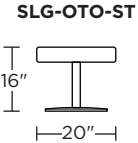

Wall clearance is 12"

Please use actual leather, fabric, Crypton®, Sunbrella® and Ultrasuede® swatches when specifying furniture as the colors shown may vary due to the printing process.

Scale: 1/4 inch = 1 foot
All dimensions are approximate and subject to change.
Specify components from the sitting position.