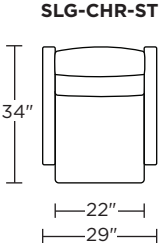

Wall clearance is 12"

Please use actual leather, fabric, Crypton®, Sunbrella® and Ultrasuede® swatches when specifying furniture as the colors shown may vary due to the printing process.

Scale: 1/4 inch = 1 foot
All dimensions are approximate and subject to change.
Specify components from the sitting position.