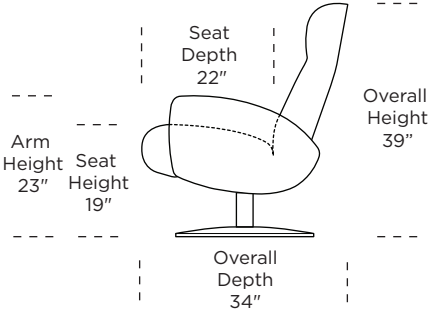

Wall clearance is 12"

Please use actual leather, fabric, Crypton®, Sunbrella® and Ultrasuede® swatches when specifying furniture as the colors shown may vary due to the printing process.

Scale: 1/4 inch = 1 foot
All dimensions are approximate and subject to change.
Specify components from the sitting position.