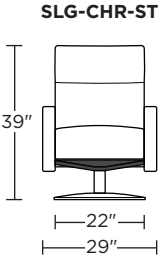

Wall clearance is 12"

Please use actual leather, fabric, Crypton®, Sunbrella® and Ultrasuede® swatches when specifying furniture as the colors shown may vary due to the printing process.

Scale: 1/4 inch = 1 foot
All dimensions are approximate and subject to change.
Specify components from the sitting position.