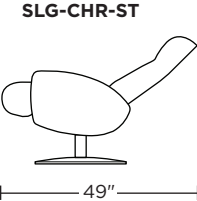

Wall clearance is 12"

Please use actual leather, fabric, Crypton®, Sunbrella® and Ultrasuede® swatches when specifying furniture as the colors shown may vary due to the printing process.

Scale: 1/4 inch = 1 foot
All dimensions are approximate and subject to change.
Specify components from the sitting position.