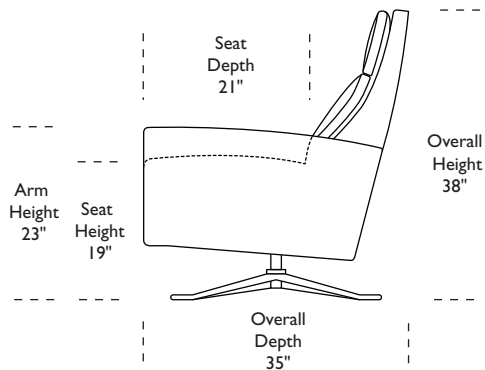

Wall Clearance is 16"

SMO-REC-ST

SMO-REC-ST

SMO-REC-ST

Scale: 1/4 inch = 1 foot
All dimensions are approximate and subject to change.
Specify components from the sitting position.