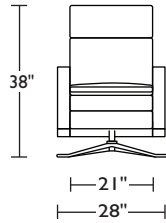

Wall Clearance is 16"

SMO-REC-ST

SMO-REC-ST

SMO-REC-ST

Scale: 1/4 inch = 1 foot
All dimensions are approximate and subject to change.
Specify components from the sitting position.