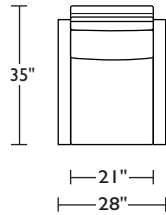

Wall Clearance is 16"

SMO-REC-ST

SMO-REC-ST

SMO-REC-ST

Scale: 1/4 inch = 1 foot
All dimensions are approximate and subject to change.
Specify components from the sitting position.