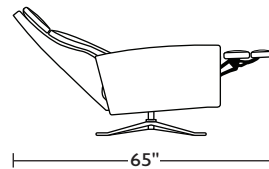

Wall Clearance is 16"

SMO-REC-ST

SMO-REC-ST

SMO-REC-ST

Scale: 1/4 inch = 1 foot
All dimensions are approximate and subject to change.
Specify components from the sitting position.