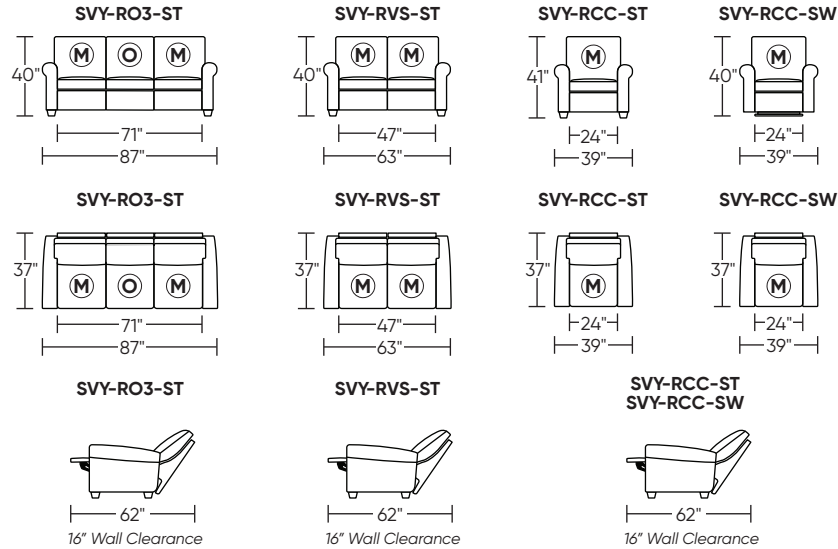

Options:

- Premium high-density, high-resiliency foam seats encased in down with semi-attached down back cushions
- Extra-firm premium high-density, high-resiliency foam seats encased in down with semi-attached down back cushions
- Extra-firm premium high-density, high-resiliency foam seats with semi-attached fiber back cushions
- Premium high-density, high-resiliency spring foam seats with semi-attached fiber back cushions
- Premium high-density, high-resiliency spring foam seats encased in down with semi-attached down back cushions
- Wood legs available in Dune, Ebony, Mink, or Oiled Ash finish

Additional Power Options:

- Motorized recliner* with an in-arm control panel that is easy to use and includes a USB charging port
- Available on seats with an arm (Right and left arms on RO3, both seats on RVS)
- RO3 middle seat has Power, Manual, or Stationary options
- Motor and electronics have a limited three-year warranty
- Lithium-ion battery pack available
- Battery pack has a one-year warranty

*Recommended to use a battery pack with the motorized swivel recliner SVY-RCC-SW because of its low profile and swivel function. Plugging it into the wall is not advised.

Please use actual leather, fabric, Crypton®, Sunbrella® and Ultrasuede® swatches when specifying furniture as the colors shown may vary due to the printing process.

MOTION LEGEND:

- (M) = Motion* only
- (O) = Optional motion* or stationary

*Manual and Power motion available