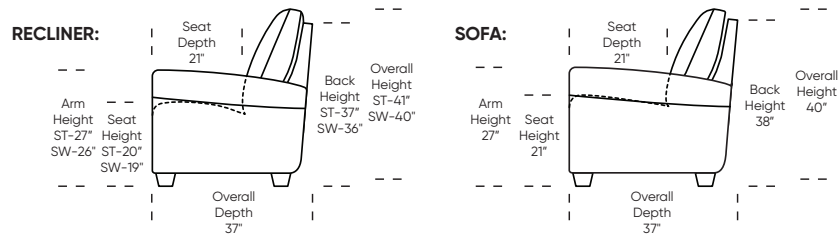

Options:

- Premium high-density, high-resiliency foam seats encased in down with semi-attached down back cushions
- Extra-firm premium high-density, high-resiliency foam seats encased in down with semi-attached down back cushions
- Extra-firm premium high-density, high-resiliency foam seats with semi-attached fiber back cushions
- Premium high-density, high-resiliency spring foam seats with semi-attached fiber back cushions
- Premium high-density, high-resiliency spring foam seats encased in down with semi-attached down back cushions
- Wood legs available in Dune, Ebony, Mink, or Oiled Ash finish

Additional Power Options:

- Motorized recliner* with an in-arm control panel that is easy to use and includes a USB charging port
- Available on seats with an arm (Right and left arms on RO3, both seats on RVS)
- RO3 middle seat has Power, Manual, or Stationary options
- Motor and electronics have a limited three-year warranty
- Lithium-ion battery pack available
- Battery pack has a one-year warranty

*Recommended to use a battery pack with the motorized swivel recliner SVY-RCC-SW because of its low profile and swivel function. Plugging it into the wall is not advised.

Please use actual leather, fabric, Crypton®, Sunbrella® and Ultrasuede® swatches when specifying furniture as the colors shown may vary due to the printing process.

MOTION LEGEND:

- (M) = Motion* only
- (O) = Optional motion* or stationary

*Manual and Power motion available