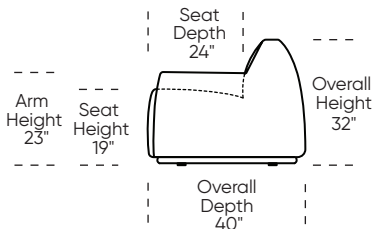

Base height is 2"
Swivel height is 1 1/2"

Please use actual leather, fabric, Crypton®, Sunbrella® and Ultrasuede® swatches when specifying furniture as the colors shown may vary due to the printing process.

PIA-CHR-ST (stationary)

PIA-CHS-ST (swivel)

PIA-CHR-ST (stationary)

PIA-CHS-ST (swivel)

PIA-CHR-ST (stationary)

PIA-CHS-ST (swivel)

Scale: 1/4 inch = 1 foot
All dimensions are approximate and subject to change.
Specify components from the sitting position.