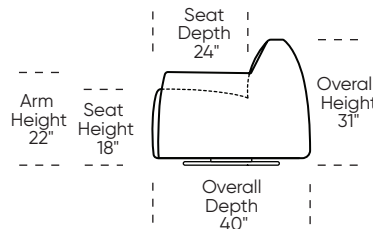

Base height is 2"
Swivel height is 1 1/2"

Please use actual leather, fabric, Crypton®, Sunbrella® and Ultrasuede® swatches when specifying furniture as the colors shown may vary due to the printing process.

PIA-CHR-ST (stationary)

PIA-CHS-ST (swivel)

PIA-CHR-ST (stationary)

PIA-CHS-ST (swivel)

PIA-CHR-ST (stationary)

PIA-CHS-ST (swivel)

Scale: 1/4 inch = 1 foot
All dimensions are approximate and subject to change.
Specify components from the sitting position.