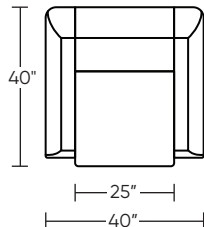

Base height is 2"
Swivel height is 1 1/2"

Please use actual leather, fabric, Crypton®, Sunbrella® and Ultrasuede® swatches when specifying furniture as the colors shown may vary due to the printing process.

PIA-CHR-ST (stationary)

PIA-CHS-ST (swivel)

PIA-CHR-ST (stationary)

PIA-CHS-ST (swivel)

PIA-CHR-ST (stationary)

PIA-CHS-ST (swivel)

Scale: 1/4 inch = 1 foot
All dimensions are approximate and subject to change.
Specify components from the sitting position.