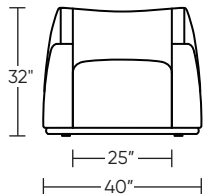

Base height is 2"
Swivel height is 1 1/2"

Please use actual leather, fabric, Crypton®, Sunbrella® and Ultrasuede® swatches when specifying furniture as the colors shown may vary due to the printing process.

PIA-CHR-ST (stationary)

PIA-CHS-ST (swivel)

PIA-CHR-ST (stationary)

PIA-CHS-ST (swivel)

PIA-CHR-ST (stationary)

PIA-CHS-ST (swivel)

Scale: 1/4 inch = 1 foot
All dimensions are approximate and subject to change.
Specify components from the sitting position.