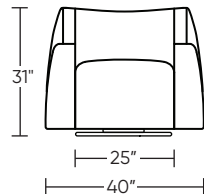

Base height is 2"
Swivel height is 1 1/2"

Please use actual leather, fabric, Crypton®, Sunbrella® and Ultrasuede® swatches when specifying furniture as the colors shown may vary due to the printing process.

PIA-CHR-ST (stationary)

PIA-CHS-ST (swivel)

PIA-CHR-ST (stationary)

PIA-CHS-ST (swivel)

PIA-CHR-ST (stationary)

PIA-CHS-ST (swivel)

Scale: 1/4 inch = 1 foot
All dimensions are approximate and subject to change.
Specify components from the sitting position.