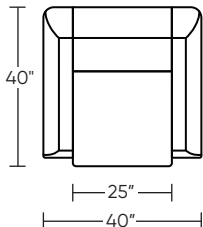

Base height is 2"
Swivel height is 1 1/2"

Please use actual leather, fabric, Crypton®, Sunbrella® and Ultrasuede® swatches when specifying furniture as the colors shown may vary due to the printing process.

PIA-CHR-ST (stationary)

PIA-CHS-ST (swivel)

PIA-CHR-ST (stationary)

PIA-CHS-ST (swivel)

PIA-CHR-ST (stationary)

PIA-CHS-ST (swivel)

Scale: 1/4 inch = 1 foot
All dimensions are approximate and subject to change.
Specify components from the sitting position.