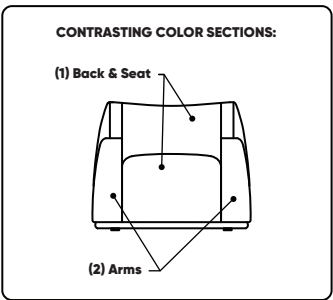

Base height is 2"
Swivel height is 1 1/2"

Please use actual leather, fabric, Crypton®, Sunbrella® and Ultrasuede® swatches when specifying furniture as the colors shown may vary due to the printing process.

PIA-CHR-ST (stationary)

PIA-CHS-ST (swivel)

PIA-CHR-ST (stationary)

PIA-CHS-ST (swivel)

PIA-CHR-ST (stationary)

PIA-CHS-ST (swivel)

Scale: 1/4 inch = 1 foot
All dimensions are approximate and subject to change.
Specify components from the sitting position.