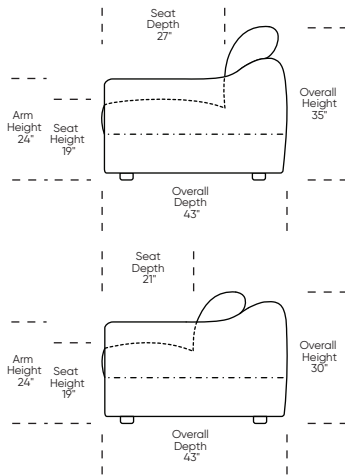

**Leg height is 2"**

Please use actual leather, fabric, Crypton®, Sunbrella® and Ultrasuede® swatches when specifying furniture as the colors shown may vary due to the printing process.

**Note:** Dashed line (- - -) indicates seam on leather, Ultrasuede® and up the roll fabrics. Dotted line (.....) indicates seam on up the roll fabrics. Alternating line (- · - · -) indicates seam on leather and Ultrasuede®.