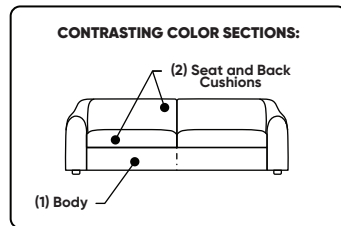

**Options:**

- Premium high-density, high-resiliency foam seat cushions encased in down with down-blend filled back cushions
- Extra-firm premium high-density, high-resiliency foam seat cushions with foam back cushions
- Premium high-density, high-resiliency foam seat cushions encased in Trillium with Trillium filled back cushions
- Contrasting stitch detail available in Bermuda Green, Beige, Black, Brown, Charcoal, Cream, Espresso, Gold Brown, Grey, Lemon, Midnight Blue, and Scarlet thread color
- Contrasting cover available (two tone):  
Color 1 - Body (dictates cost)  
Color 2 - Seat and Back Cushions

**Leg height is 2"**

Please use actual leather, fabric, Crypton®, Sunbrella® and Ultrasuede® swatches when specifying furniture as the colors shown may vary due to the printing process.

**Note:** Dashed line (- - -) indicates seam on leather, Ultrasuede® and up the roll fabrics. Dotted line (.....) indicates seam on up the roll fabrics. Alternating line (- · - · -) indicates seam on leather and Ultrasuede®.